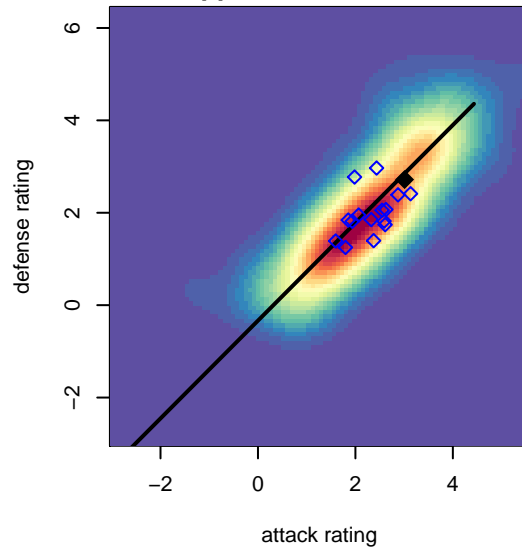

North Idaho Inferno Orange G02

, ID
 G02 total strength=1626
 attack=20.27 defense=15.16
 fall league = PSPL Classic East U15
 spr league = Win PSPL WSPL 2 (02) U15

alt names used:
 NORTH IDAHO INFERNO N.I. INFERNO F.C. (
 Inferno Muhlberger G02
 Inferno Muhlberger G02

Venues played:
 2016 Oswego Nike Cup Silver U15
 2016 Pend Orielle Cup U14/15 Gold
 2016 PSPL Classic East U15
 2016 Win PSPL WSPL 2 (02) U15

North Idaho Inferno Orange G02
 Dots are actual minus expected GF (blue circles) and GA (red triangles).
 Blue line is smoothed change in attack strength. Red is smoothed change in defense strength.

**attack and defense variance (black dot)
relative to other teams
and top 10 in region**

**attack and defense rating
relative to others at age
and all opponents in last 13 months**

Performance relative to 13 month average