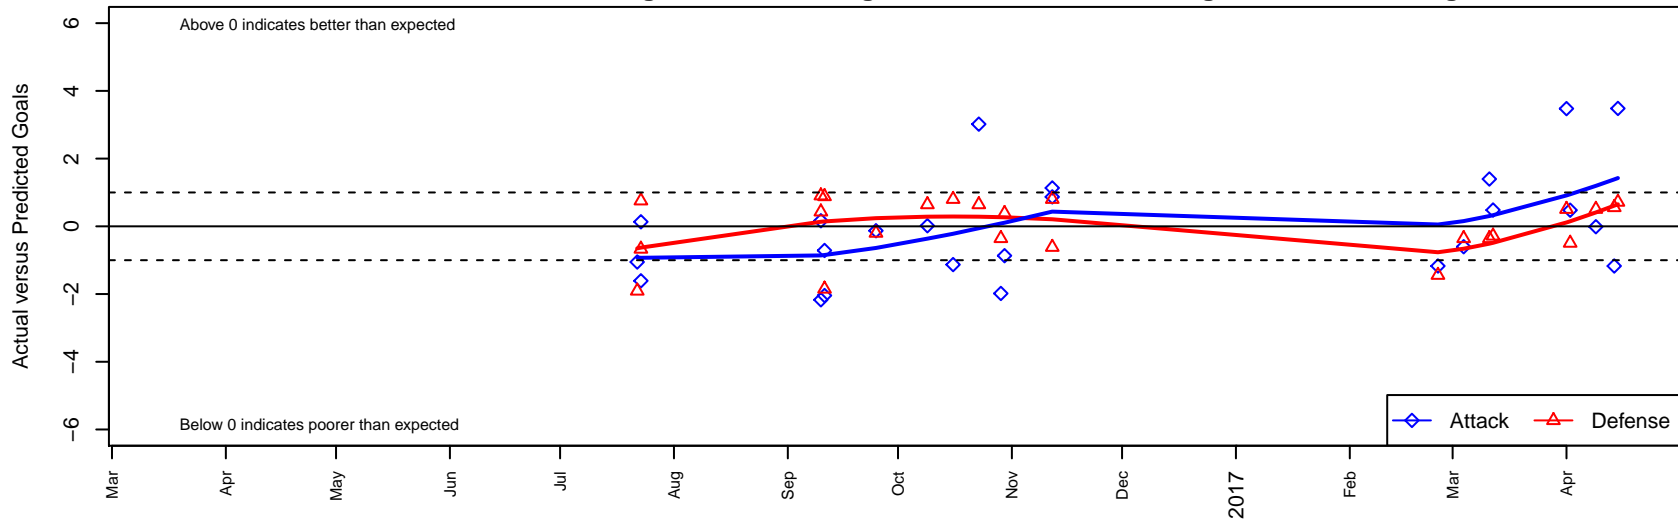

North Idaho Inferno Orange G02

, ID
 G02 total strength=1626
 attack=20.27 defense=15.16
 fall league = PSPL Classic East U15
 spr league = Win PSPL WSPL 2 (02) U15

alt names used:
 NORTH IDAHO INFERNO N.I. INFERNO F.C. (
 Inferno Muhlberger G02
 Inferno Muhlberger G02

Venues played:
 2016 Oswego Nike Cup Silver U15
 2016 Pend Orielle Cup U14/15 Gold
 2016 PSPL Classic East U15
 2016 Win PSPL WSPL 2 (02) U15

North Idaho Inferno Orange G02
 Dots are actual minus expected GF (blue circles) and GA (red triangles).
 Blue line is smoothed change in attack strength. Red is smoothed change in defense strength.

**attack and defense variance (black dot)
relative to other teams
and top 10 in region**

**attack and defense rating
relative to others at age
and all opponents in last 13 months**

Performance relative to 13 month average